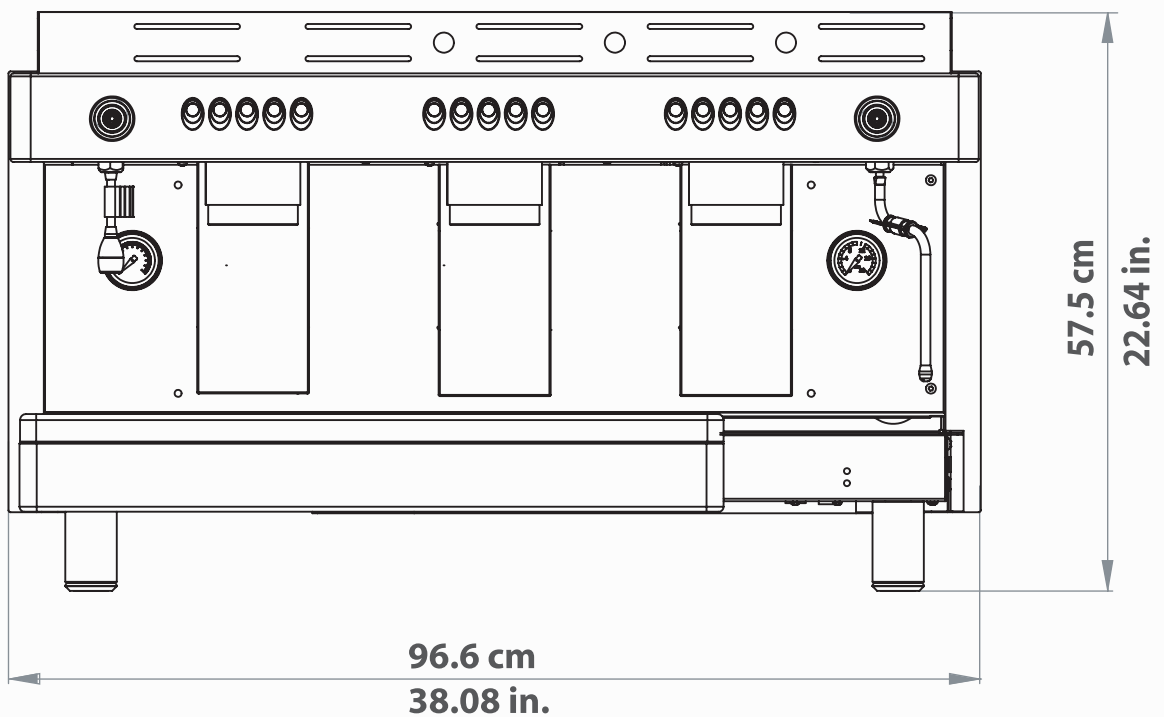

# L SERIES - L3

38.08" x 21.73" x 22.64"  
96.6cm x 55.2cm x 57.5cm

- ▶ **Stainless Steel Boiler**  
Stainless steel boiler helps maintain the temperature and quality of the water, and ensures sanitary conditions.
- ▶ **Automatic Cleaning**  
The separate independent auto-cleaning function makes cleaning and maintaining the machine easy.
- ▶ **Minimalist Design**  
Combining minimal design, metallic texture and diamond black side panels to create a unique style.
- ▶ **Keyboard Panel**  
Easily programmable with four settings for each group head.
- ▶ **Professional Portafilters**
  - 1 Single Coffee Portafilter
  - 2 Double Coffee Portafilters

## Specifications

- Water Access: Plumbed
  - Legs: Metallic legs
- Width 1.77in. (4.5cm)  
Height 3.35in. (8.5cm)

## Specification

L3	Unit				Shipping			
	Width	Depth	Height	Weight	Width	Depth	Height	Weight
English	38.08 in.	21.73 in.	22.64 in.	178.57 lbs	46.46 in.	26.77 in.	28.74 in.	220.46 lbs
Metric	96.6 cm	55.2 cm	57.5 cm	81 kg	118 cm	68 cm	73 cm	100 kg