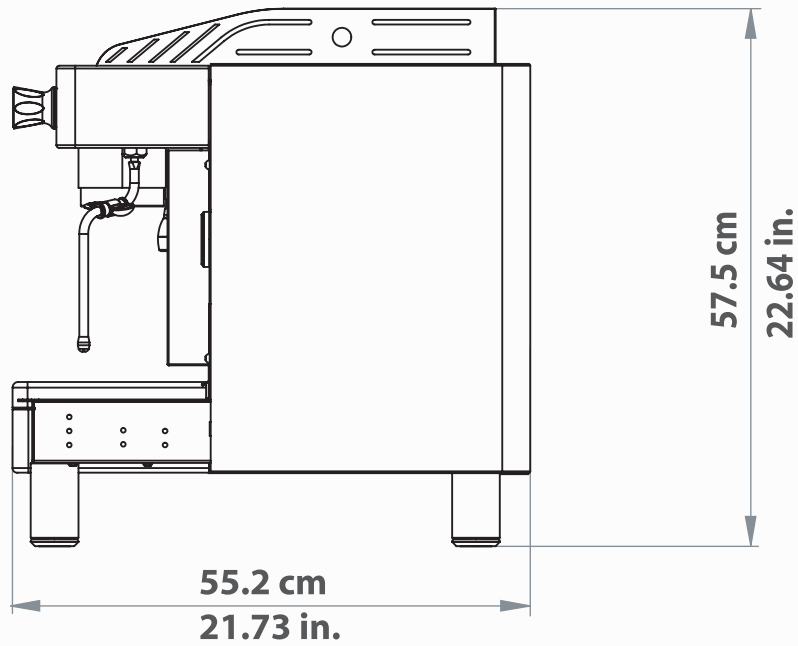

# L SERIES - L3

38.08" x 21.73" x 22.64"  
96.6cm x 55.2cm x 57.5cm

- ▶ **Stainless Steel Boiler**  
Stainless steel boiler helps maintain the temperature and quality of the water, and ensures sanitary conditions.
- ▶ **Automatic Cleaning**  
The separate independent auto-cleaning function makes cleaning and maintaining the machine easy.
- ▶ **Minimalist Design**  
Combining minimal design, metallic texture and diamond black side panels to create a unique style.
- ▶ **Keyboard Panel**  
Easily programmable with four settings for each group head.
- ▶ **Professional Portafilters**
  - 1 Single Coffee Portafilter
  - 2 Double Coffee Portafilters

## Specifications

- Water Access: Plumbed
  - Legs: Metallic legs
- Width 1.77in. (4.5cm)  
Height 3.35in. (8.5cm)

## Specification

L3	Unit				Shipping			
	Width	Depth	Height	Weight	Width	Depth	Height	Weight
English	38.08 in.	21.73 in.	22.64 in.	178.57 lbs	46.46 in.	26.77 in.	28.74 in.	220.46 lbs
Metric	96.6 cm	55.2 cm	57.5 cm	81 kg	118 cm	68 cm	73 cm	100 kg